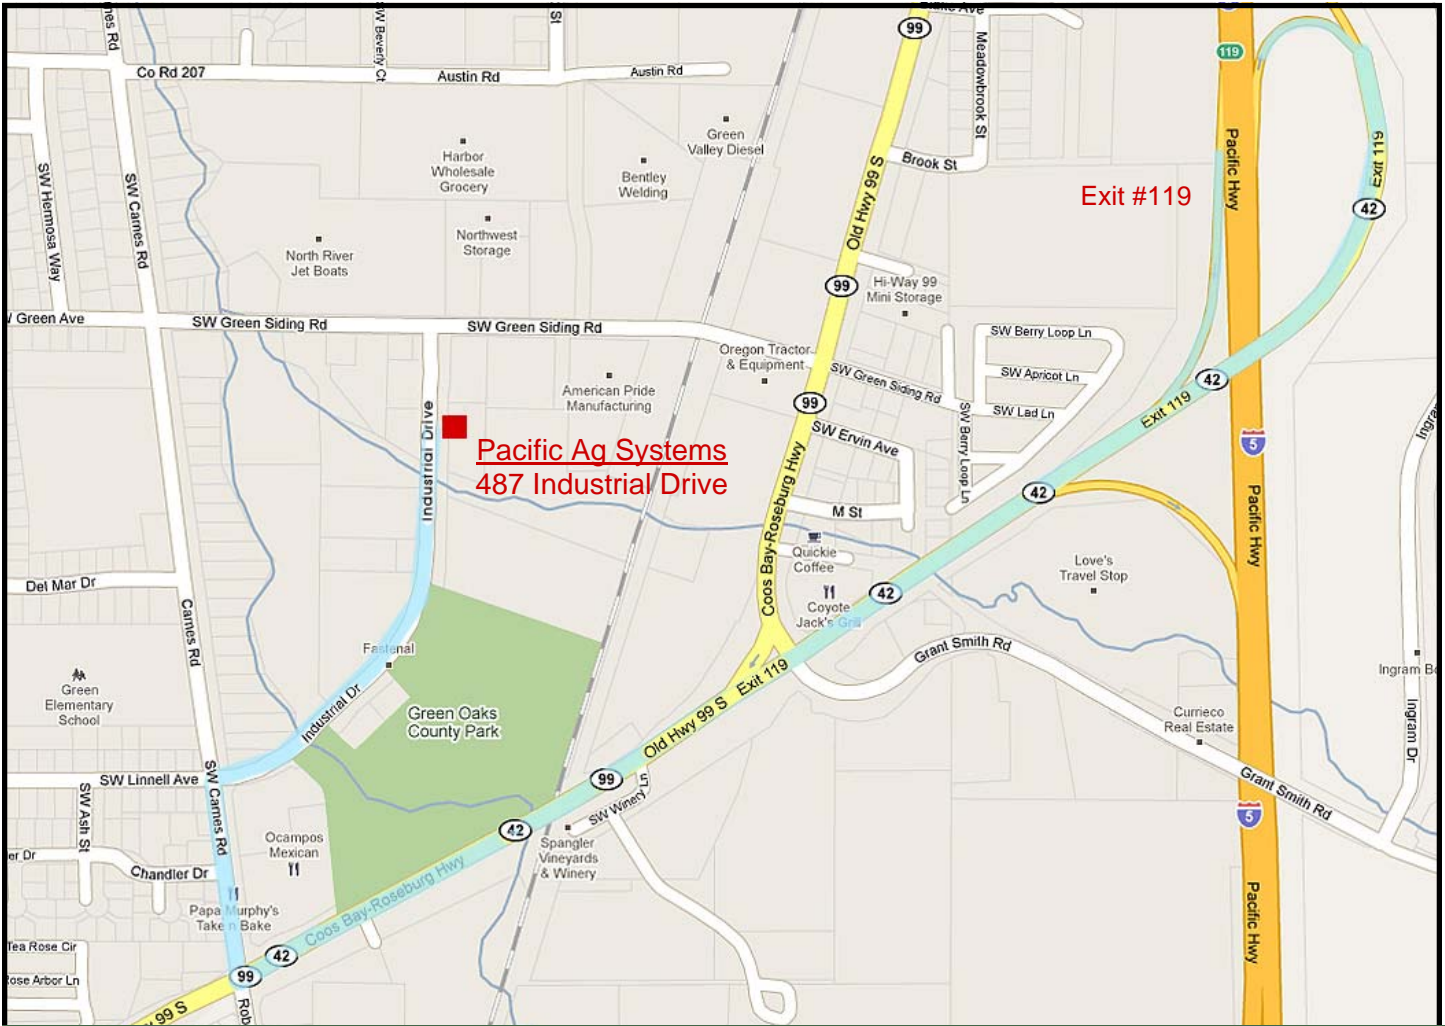

Pacific Ag Systems

487 Industrial Drive, Roseburg, OR 97448

Roseburg Oregon

1-888-998-1983

Directions to Pacific Ag Systems in Roseburg :

- On I-5, take Exit #119 (South of Roseburg)
- Travel .7 miles West on Highway 42
- Turn Right at the second stoplight on Carnes Road
- Turn Right on Industrial Drive

We are located at: 487 Industrial Drive

Store Hours: BY APPOINTMENT

CONTACTS:

Dave Bower, CID / TSP

Phone: 541-510-8757

Tye Fountain, CID / TSP / CAIS

Phone: 541-510-1838

Kelli Fountain